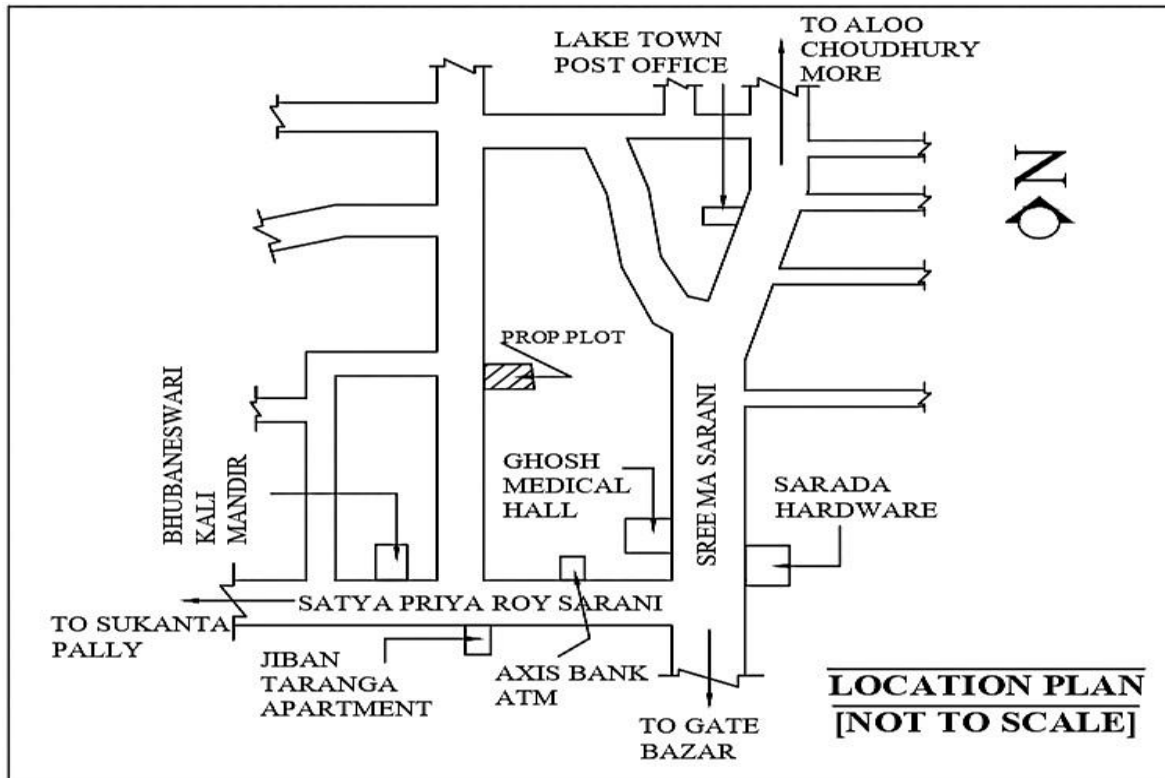

LOKENATH TRADERS

15, MANGAL PANDEY SARANI, VIVEKANANDA PALLY

SILIGURI, 734006

PH: 9832065138

Ref No.:

Date:

PROJECT - "AJANTA MANJULA"

Situated at S.N. Dutta Sarani, Sree Maa Sarani by lane, Lake Town, Under Ward No. 33 of Siliguri Municipal Corporation area, Siliguri, within the jurisdiction of Police Station - New Jalpaiguri, Pin Code - 734007, District - Darjeeling, in the State of West Bengal.

Latitude - 2641428N & Longitude - 8825272E

BOUNDARY OF LAND:

- By the North : Sold Land of Sri Kamal Chandra Roy;
- By the South : Land of Sri Nagen Sarkar;
- By the East : Sold Land of Sri Kamal Chandra Roy;
- By the West : 18' Feet Wide Siliguri Municipal Corporation Road.